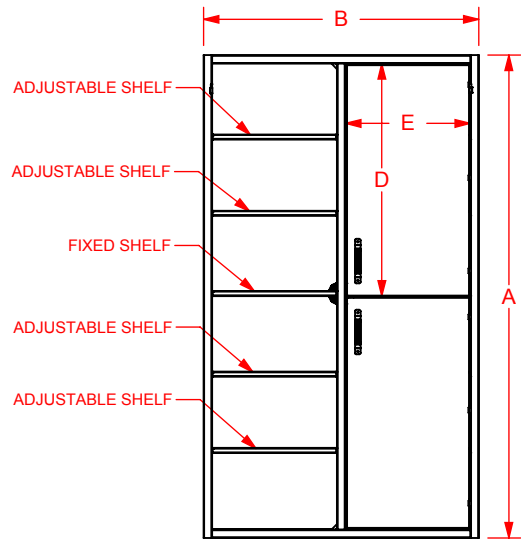

# TALL PARTS CABINET SPECIFICATIONS

## PARTS CABINET SIZE CHART

DIMENSIONS	A	B	C	D	E
PARTS CABINET	85.5"	48.75"	29.25"		
DOOR OPENING HEIGHT				41.0"	
DOOR OPENING WIDTH					22.125"