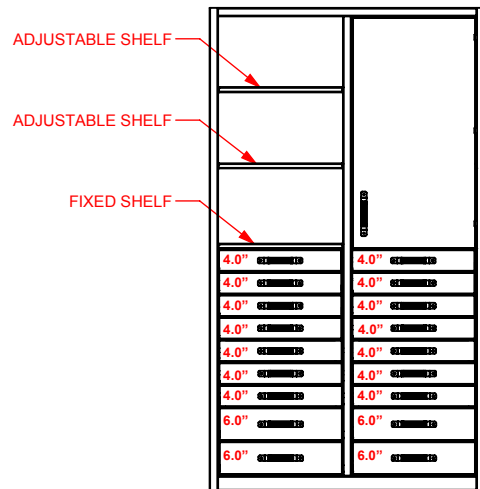

# TALL PARTS CABINET SPECIFICATIONS

## PARTS CABINET SIZE CHART

DIMENSIONS	A	B	C	D	E
PARTS CABINET	85.5"	48.75"	29.25"		
DOOR OPENING HEIGHT				41.0"	
DOOR OPENING WIDTH					22.125"