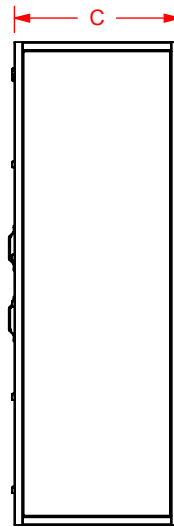

# TALL PARTS CABINET SPECIFICATIONS

## PARTS CABINET SIZE CHART

DIMENSIONS	A	B	C	D	E
PARTS CABINET	85.5"	48.75"	29.25"		
DOOR OPENING HEIGHT				41.0"	
DOOR OPENING WIDTH					22.125"