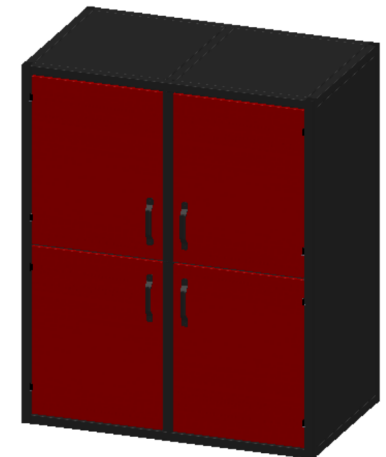

PARTS CABINET SPECIFICATION

PARTS CABINET SIZE CHART

DIMENSIONS	A	B	C	D	E
PARTS CABINET	59.375"	48.75"	29.25"		
DOOR OPENING HEIGHT				28.188"	
DOOR OPENING WIDTH					22.125"