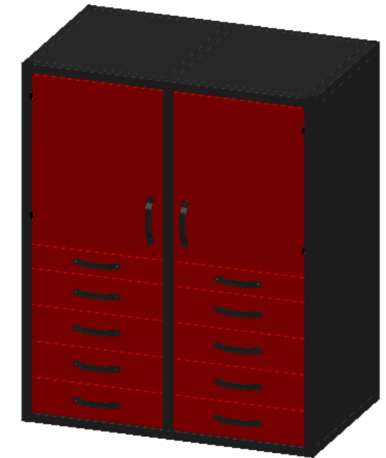

PARTS CABINET SPECIFICATION

PARTS CABINET SIZE CHART

DIMENSIONS	A	B	C	D	E
PARTS CABINET	59.375"	48.75"	29.25"		
DOOR OPENING HEIGHT				28.188"	
DOOR OPENING WIDTH					22.125"