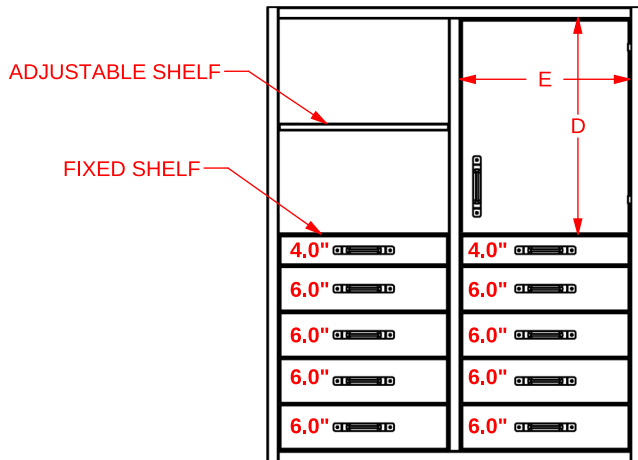

PARTS CABINET SPECIFICATION

PARTS CABINET SIZE CHART

DIMENSIONS	A	B	C	D	E
PARTS CABINET	59.375"	48.75"	29.25"		
DOOR OPENING HEIGHT				28.188"	
DOOR OPENING WIDTH					22.125"