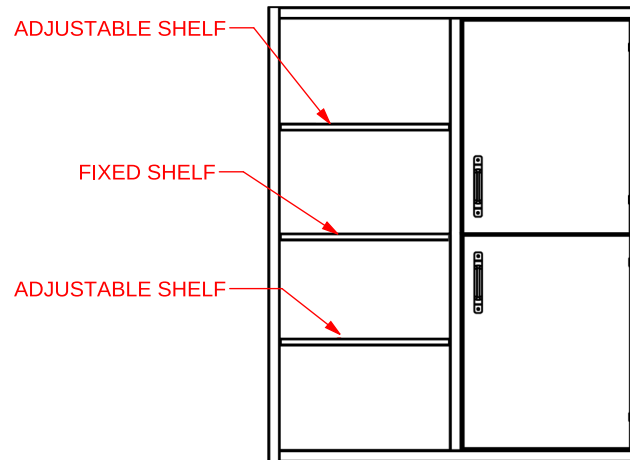

PARTS CABINET SPECIFICATION

PARTS CABINET SIZE CHART

DIMENSIONS	A	B	C	D	E
PARTS CABINET	59.375"	48.75"	29.25"		
DOOR OPENING HEIGHT				28.188"	
DOOR OPENING WIDTH					22.125"