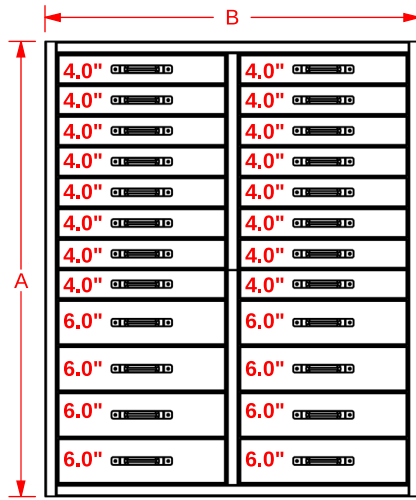

PARTS CABINET SPECIFICATION

PARTS CABINET SIZE CHART

DIMENSIONS	A	B	C	D	E
PARTS CABINET	59.375"	48.75"	29.25"		
DOOR OPENING HEIGHT				28.188"	
DOOR OPENING WIDTH					22.125"